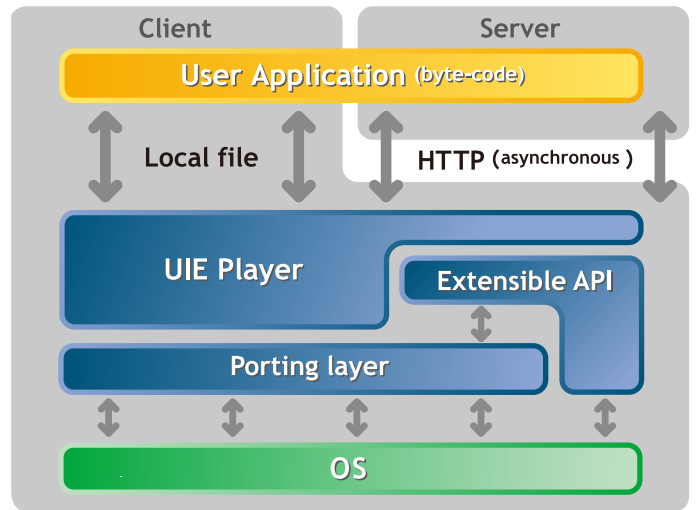

UIEngine powers rich experiences on both low and high-end devices

The small UIEngine footprint enables the development of rich, engaging applications without requiring additional processor capacity, reducing material costs.

Technical Specification

- Compact byte-code interpreter
- Event driven architecture
- Rich animation GUI
- Small footprint, efficient processor and memory management
- Asynchronous event management
- Handling specific API & Events
- Easily to use multimedia resource

Benefit

- Dynamic GUI delivering
- Lightweight client
- Intelligent caching framework reduces latency and the cost of repeatedly retrieving data and content
- Extensible with native components
- Quickly execute and hi-performance user experience
- Client-Server framework
- Write one application to run every platform

UIEngine system architecture

Supported Devices and Software platform

The UIEngine powers rich experiences on both low and high-end devices with the ability to dynamically access the capabilities of over 80 percent of in-market consumer devices.

	Devices	Intel CE3100、Intel Atom、Broadcom、Sigma Designs、ST micro、Marvel XScale & ARM、Renesas、NXP、Texas Instruments、Freescale、Uniphier
	Embedded	VxWorks、Embedded Linux、Windows CE、Access NetFront
	PC	Flash®、Linux、Java Applet、Windows、Mac OS X、Browser Plug-in、Widgets: Yahoo, MySpace, Facebook
	Wireless Device	J2ME/MIDP、J2ME/Doja、BREW、Symbian、Palm、Pocket PC、Smart Phone、Windows Mobile、Nokia MIDP、Sprint MIDP、BlackBerry、Android、iPhone、Linux、WAP
	Game Platforms	Sony PS2 & PS3、Sony PSP、Nintendo Wii、Nintendo DS、Nintendo Gameboy Advanced、Microsoft Xbox