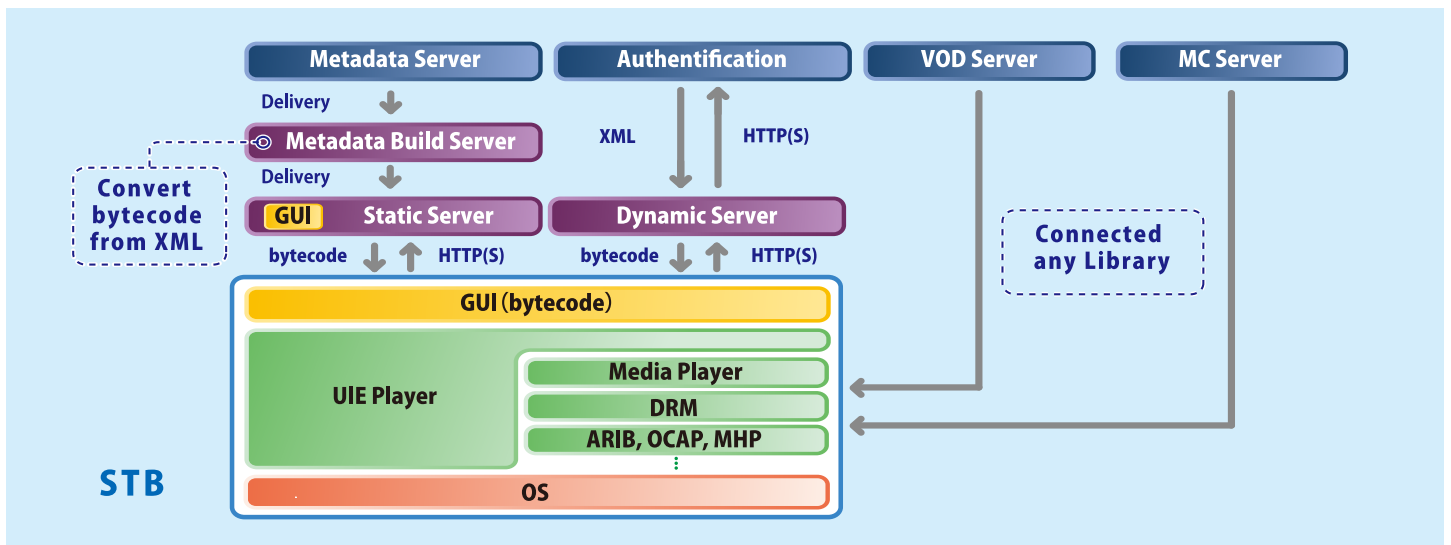

DLNA

Hikari TV 

"Hikari TV" offers the largest contents lineup in Japan and managed by NTT group decided to use UIE's IPTV solution. Our solution uses server - client technology to provide a comfortable operation, easy expansion with flexibility to meet service needs, and high portability for "Hikari TV" users.

Technical Architecture

UIE IPTV Solution features the comfortable operability with server-client technology, and the flexible feature expansion that corresponds to the service improvement and high portability that enables platform expansion.